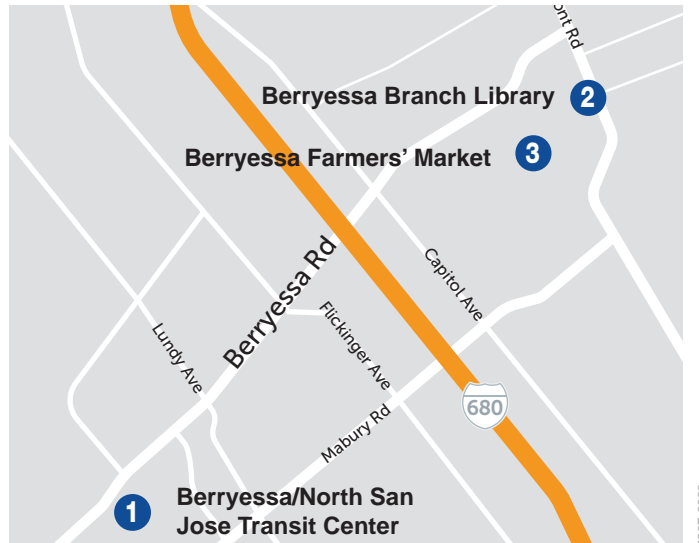

Berryessa/North San Jose Transit Center Access Study Follow-up: Pop-Up Events

During the summer, we heard your ideas on how to improve access to the Berryessa/North San Jose Transit Center as part of the Berryessa/North San Jose Transit Center Transit-Oriented Development project. We conducted a series of pop-up events, an online survey, and a station walk audit to understand how you use the station today. Your input has helped identify proposed improvements that will make the station area safer and more convenient to walk, bike, ride a bus, and use a wheelchair.

VTA is following up to share what we learned and provide the opportunity to give feedback on proposed station access recommendations to ensure they align with the community's expectations.

Participation is interactive, easy, fun, and takes only a few minutes. VTA is hosting three pop-up events where you can connect with staff and share your feedback in person.

Pop-Up Events

1. **1 Berryessa/North San Jose Transit Center**
   1620 Berryessa Road
   Tuesday, November 14, 4 p.m. – 7 p.m.
2. **2 Berryessa Branch Library**
   3355 Noble Avenue
   Wednesday, November 15, 10 a.m. – 1 p.m.
3. **3 Berryessa Farmers' Market**
   945 Piedmont Road
   Saturday, November 18, 9 a.m. – 1 p.m.

For more information, visit vta.org/berryessadevelopment or contact VTA's Community Outreach at (408) 321-7575/TTY (408) 321-2330 or email community.outreach@vta.org.

Survey

Short on time? Take our online survey! Scan the QR code or visit the link below to provide your input on proposed improvements to the Berryessa Station area. The survey will remain open until November 30, 2023.

vta.org/berryessa.survey

We look forward to your participation!

Scan Me!

Estudio de Acceso al Centro de Tránsito Berryessa/North San Jose Transit Center: Eventos en los vecindarios

Durante el verano, escuchamos sus ideas sobre cómo mejorar el acceso al Centro de Tránsito Berryessa/North San Jose Transit Center, como parte del proyecto de Desarrollo Orientado al Transporte Público del Centro de Tránsito Berryessa/North San Jose Transit Center. Realizamos una serie de eventos en los vecindarios, una encuesta en línea y una auditoría del recorrido por la estación para comprender cómo se usa la estación actualmente. Sus comentarios han ayudado a identificar las propuestas de mejora que harán que el área de la estación sea más segura y más conveniente para caminar, utilizar bicicleta, viajar en autobús y usar una silla de ruedas.

VTA está haciendo eventos de seguimiento para compartir la información que obtuvimos y para brindar la oportunidad de hacer comentarios sobre las recomendaciones propuestas de acceso a las estaciones, a fin de garantizar que se alineen con las expectativas de la comunidad.

La participación es interactiva, fácil, divertida y sólo lleva unos minutos. VTA está organizando tres eventos en los vecindarios en los que puede entrar en contacto con el personal y compartir sus comentarios en persona.

Para obtener más información, visite vta.org/berryessadevelopment o comuníquese con el Programa de Extensión a la Comunidad (Community Outreach) de VTA, llamando al (408) 321-7575/TTY (408) 321-2330 o enviando un correo electrónico a community.outreach@vta.org.

Eventos en los vecindarios:

1. **1 Berryessa/North San Jose Transit Center**
   1620 Berryessa Rd.
   Martes 14 de noviembre, 4 p.m. – 7 p.m.
2. **2 Sucursal de la Biblioteca de Berryessa**
   3355 Noble Ave.
   Miércoles 15 de noviembre, 10 a.m. – 1 p.m.
3. **3 Berryessa Farmers' Market**
   945 Piedmont Rd.
   Sábado 18 de noviembre, 9 a.m. – 1 p.m.

Encuesta

¿No tiene mucho tiempo? ¡Responda a nuestra encuesta en línea! Escanee el código QR o visite el enlace que aparece abajo para brindar su opinión sobre las mejoras propuestas al área de Berryessa Station. La encuesta permanecerá abierta hasta el 30 de noviembre de 2023.

vta.org/berryessa.survey

¡Esperamos su participación!

Scan Me!

Berryessa/聖荷西北部捷運中心通行研究跟進：臨時動議

今年夏天，我們廣泛聽取了民眾關於如何改善Berryessa/聖荷西北部捷運中心道路通行狀況的意見。該路段作為Berryessa/聖荷西北部捷運中心以捷運為主的發展項目規劃範圍的一部分，對專案建設成功影響重大。為瞭解該捷運網站運作效果如何，我們開展了一系列臨時動議、線上調研以及網站步行勘驗活動。作為社區民眾，您的意見將對我們擬定改善措施至關重要，使得該網站區域內步行、騎車、搭乘公交、輪椅通行等更加安全和方便。參與過程將是互動、輕鬆、有趣的，只需花費您幾分鐘時間。為方便公眾向專案成員面對面回饋意見，VTA將舉辦三次臨時動議活動。

如需瞭解更多資訊，請登錄vta.org/berryessadevelopment，或直接聯繫VTA社區外展，致電(408) 321-7575/TTY (408) 321-2330，或發送郵件至 community.outreach@vta.org。