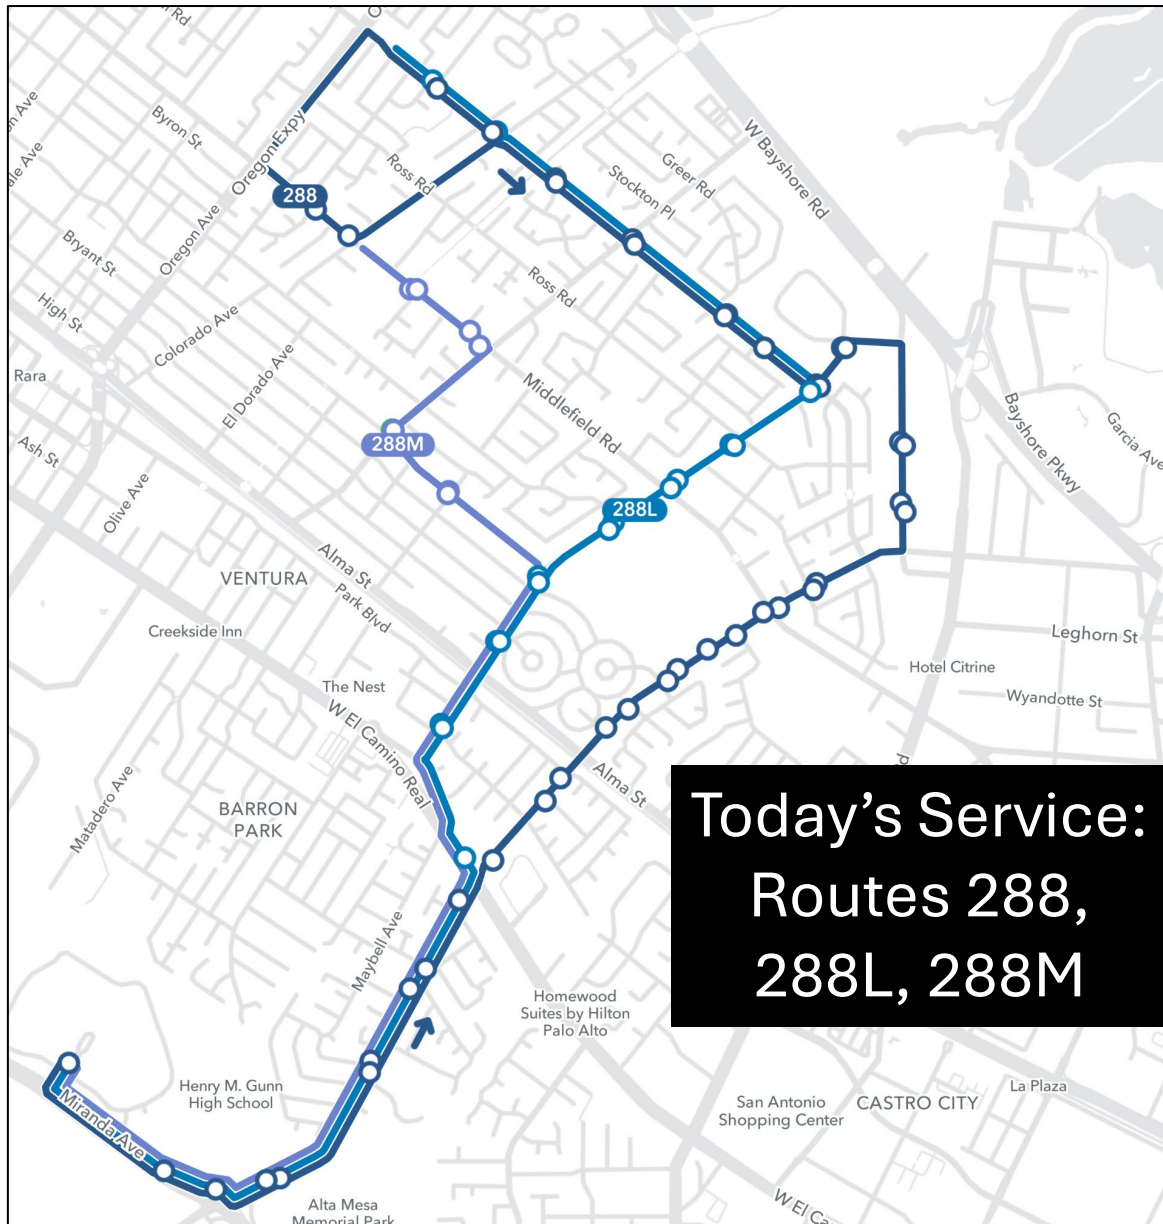

# Today's Service Compared to Proposed Service in 2025 for VTA Bus Routes 288, 288L & 288M

**Today's Service:  
Routes 288,  
288L, 288M**

**Proposed Service  
in 2025:  
Routes 288, 288L**

All former 288M stops  
except at Waverley & El Verano  
would be served by either 288 or 288L