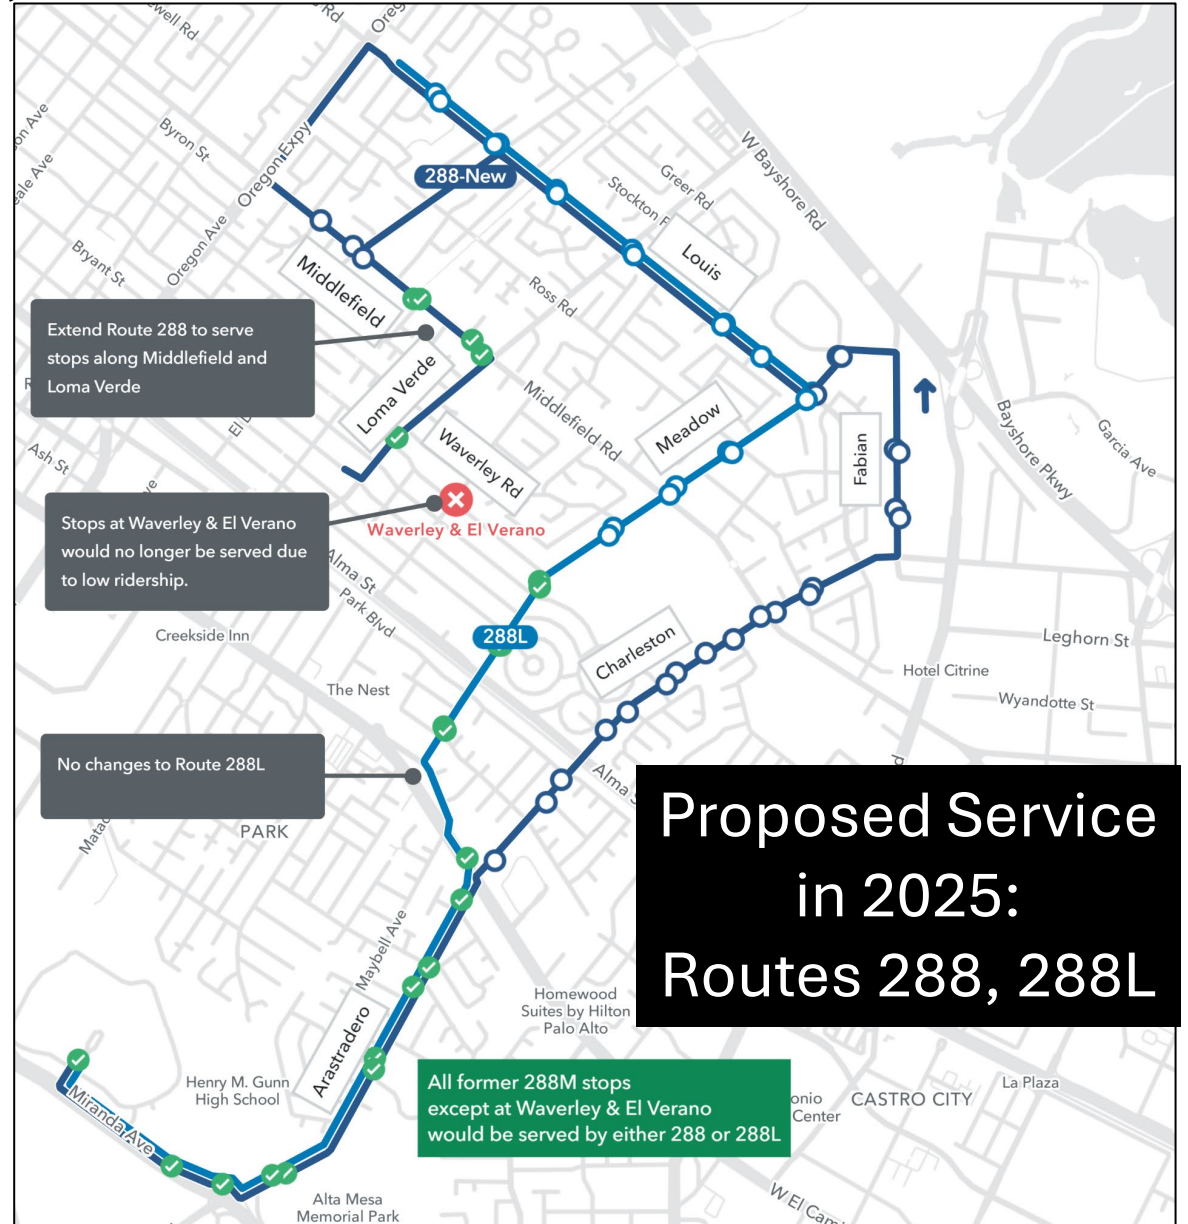

# Today's Service Compared to Proposed Service in 2025 for VTA Bus Routes 288, 288L & 288M

**Today's Service:  
Routes 288,  
288L, 288M**

**Proposed Service  
in 2025:  
Routes 288, 288L**

All former 288M stops  
except at Waverley & El Verano  
would be served by either 288 or 288L