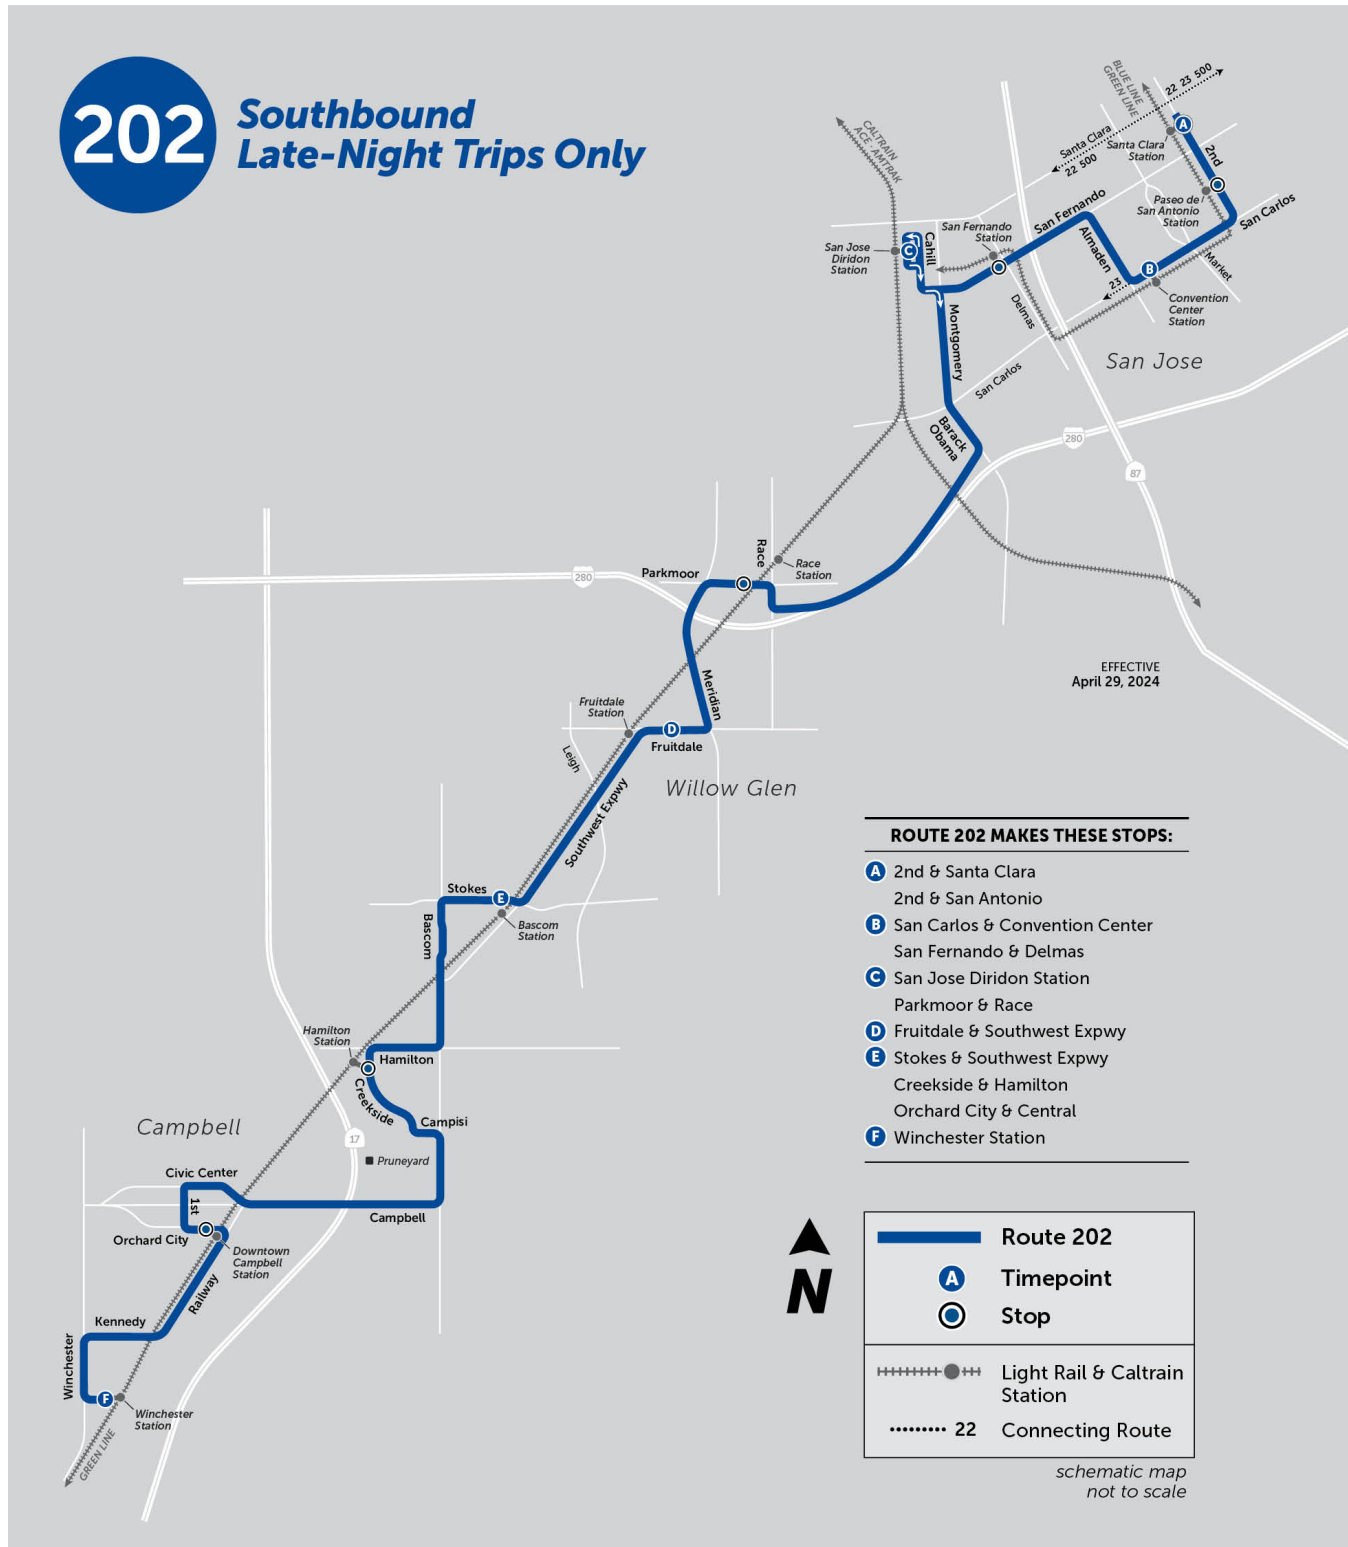

### Weekday Southbound

<b>2nd &amp; Santa Clara (S)</b>	<b>San Carlos &amp; Market (Convention Center Stn) (W)</b>	<b>San Jose Diridon (Bay 7)</b>	<b>Fruitdale &amp; Southwest (W)</b>	<b>Stokes &amp; Southwest (W)</b>	<b>Winchester Station (Bay 1)</b>
12:19 AM	12:24 AM	12:31 AM	12:39 AM	12:43 AM	12:58 AM

# 202 Southbound Late-Night Trips Only

EFFECTIVE April 29, 2024

**ROUTE 202 MAKES THESE STOPS:**

- A** 2nd & Santa Clara  
2nd & San Antonio
- B** San Carlos & Convention Center  
San Fernando & Delmas
- C** San Jose Diridon Station  
Parkmoor & Race
- D** Fruitdale & Southwest Expwy
- E** Stokes & Southwest Expwy  
Creekside & Hamilton  
Orchard City & Central
- F** Winchester Station

Left exit driveway

Right on Cahill

Left on San Fernando

Right on Montgomery

onto Barack Obama

Right Hwy 280 on-ramp N/B

Right Race Street/Southwest Expwy off-ramp

Right Meridian Ave off-ramp

onto Kennedy

Left on Winchester

Left entrance into Winchester Transit Center to stop