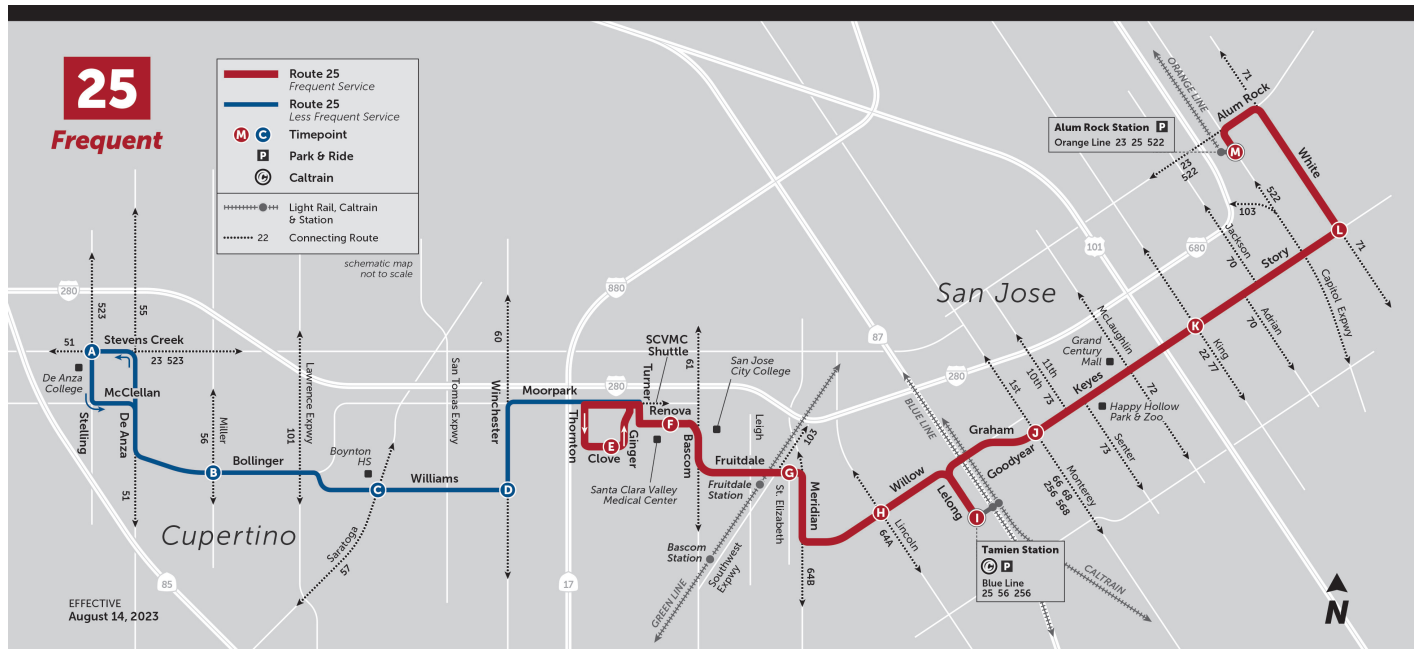

Stelling & Stevens Creek (S)	Bollinger & Miller (E)	Williams & Saratoga (E)	Winchester & Williams (N)	Clove & Ginger (E)	Valley Medical Center (E)	Fruitdale & Southwest (E)	Willow & Lincoln (E)	Tamien Station	Keyes & 1st (E)	Story & King (E)	White & Story (N)	Alum Rock Station (Bay 3)
-	-	-	-	9:37 PM	9:41 PM	9:46 PM	9:50 PM	9:54 PM	10:00 PM	10:10 PM	10:19 PM	10:27 PM
-	-	-	-	10:07 PM	10:11 PM	10:16 PM	10:20 PM	10:24 PM	10:30 PM	10:40 PM	10:49 PM	10:57 PM
-	-	-	-	11:07 PM	11:11 PM	11:16 PM	11:20 PM	11:24 PM	11:29 PM	11:38 PM	11:46 PM	11:54 PM

Map

Turn by Turn Directions

SERVICE ROUTE - EASTBOUND

De Anza College - Alum Rock Station

From stop on Stelling
Left on McClellan
Right on De Anza
Left on Bollinger
onto Moorpark
Right on Williams
Left on Winchester
Right on Moorpark
Right on Turner
Left on Renova
Turnback at Valley Medical Center starts here
Right on Bascom
Left on Fruitdale
Right on Meridian
Left on Willow
Right on Lelong
Left Tamien Station entrance driveway
continue around loop
Right on Lelong
Right on Willow
Right on Graham
Left on Goodyear
onto Keyes
onto Story

Right on De Anza Blvd

Left on Stevens Creek

Left on Stelling to stop at Stevens Creek

Turnback at Valley Medical Center

When Clove & Ginger is the last timepoint proceed via:

Renova

Right on Turner

Left on Moorpark

Left on Thornton

Left on Clove to layover area at Thornton.

1 minute before departure

move up to stop at Clove & Ginger

then Left on Ginger

Right on Moorpark

Right on Turner

Left on Renova