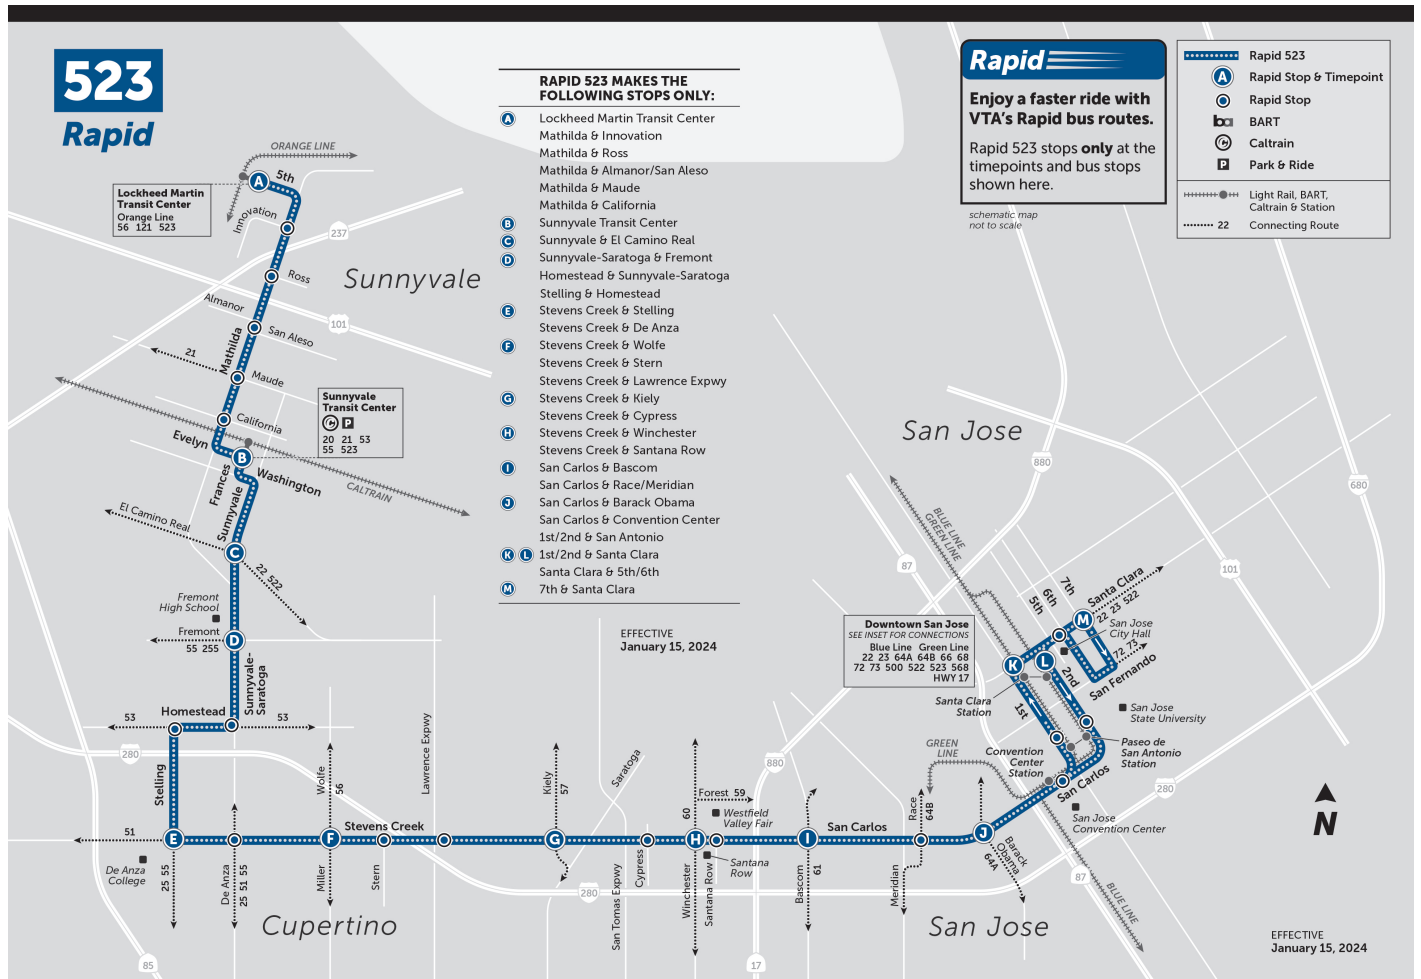

| 7th & Santa Clara (S) | 2nd & Santa Clara (S) | San Carlos & Barack Obama (W) | San Carlos & Bascom (W) | Stevens Creek & Winchester (W) | Stevens Creek & Kiely (W) | Stevens Creek & Wolfe (W) | Stelling & Stevens Creek (N) | Sunnyvale-Saratoga & Fremont (N) | Sunnyvale-Saratoga & El Camino (N) | Sunnyvale Transit Center (N) | Lockheed Martin Transit Center (Bay 2) |
|----------------------------------|----------------------------------|--|------------------------------------|---|--------------------------------------|--------------------------------------|---|---|---|-------------------------------------|---|
| 8:37 PM | 8:41 PM | 8:47 PM | 8:53 PM | 8:59 PM | 9:04 PM | 9:12 PM | 9:18 PM | 9:26 PM | 9:29 PM | 9:34 PM | 9:44 PM |
| 9:07 PM | 9:11 PM | 9:17 PM | 9:23 PM | 9:29 PM | 9:34 PM | 9:42 PM | 9:48 PM | 9:56 PM | 9:59 PM | 10:04 PM | 10:14 PM |
| 9:43 PM | 9:47 PM | 9:53 PM | 9:59 PM | 10:05 PM | 10:10 PM | 10:18 PM | 10:24 PM | 10:32 PM | 10:35 PM | 10:40 PM | 10:50 PM |
| 10:13 PM | 10:17 PM | 10:23 PM | 10:29 PM | 10:35 PM | 10:40 PM | 10:48 PM | 10:54 PM | - | - | - | - |
| 10:43 PM | 10:47 PM | 10:53 PM | 10:59 PM | 11:05 PM | 11:10 PM | 11:18 PM | 11:24 PM | - | - | - | - |

Map

Turn by Turn Directions

Directions for Route 523

SERVICE ROUTE - EASTBOUND

Lockheed Martin - San Jose State

From stop at Lockheed Martin Transit Center

Right on 5th

Right on Mathilda