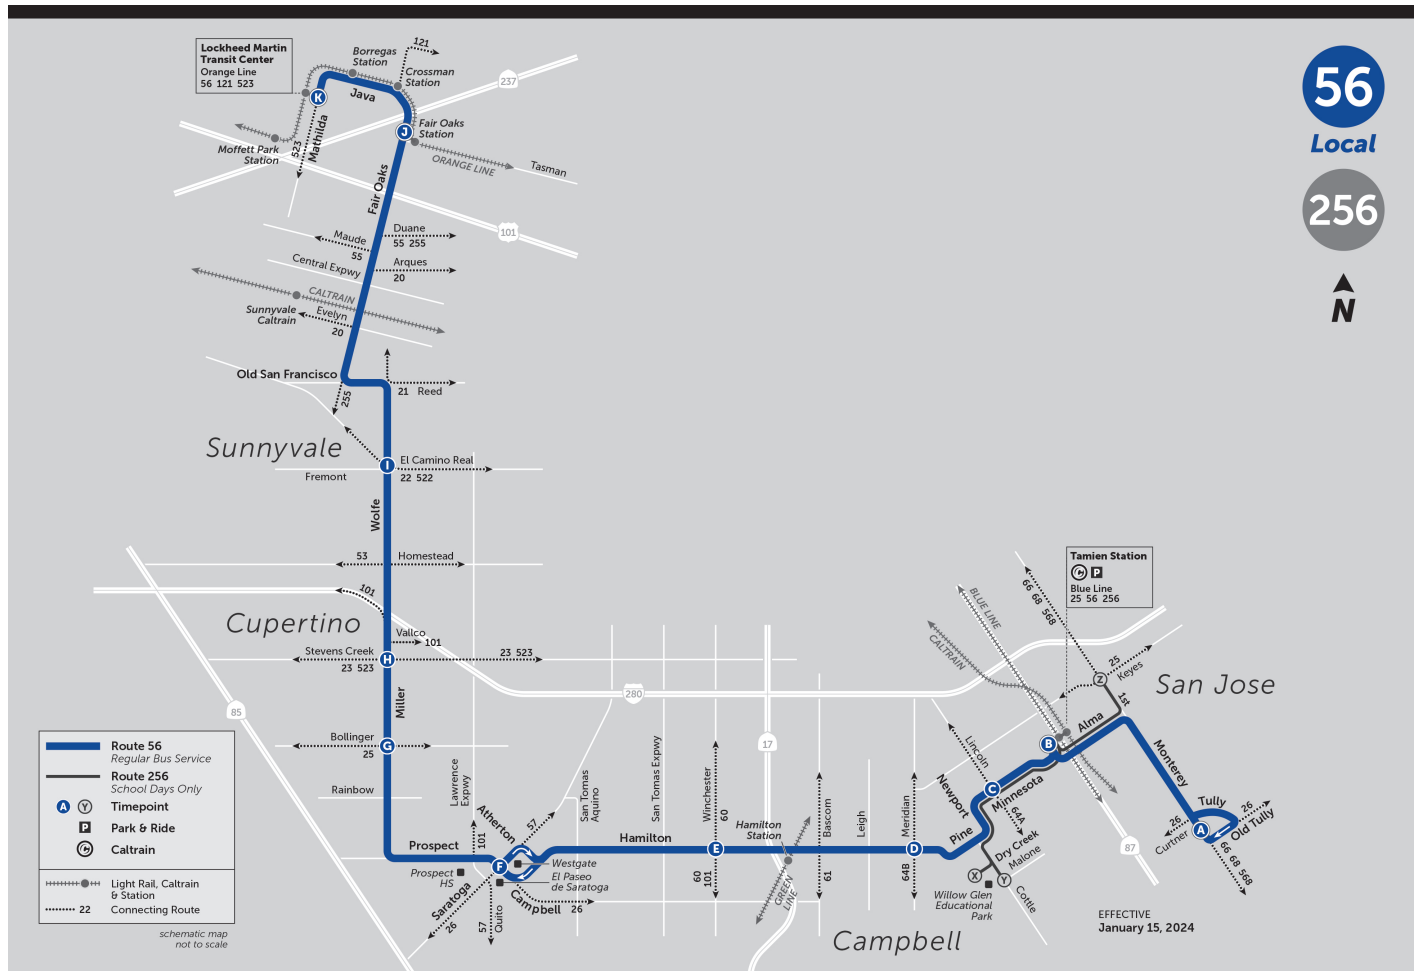

Monterey & Old Tully (56) (N)	Tamien Station (N)	Minnesota & Lincoln (W)	Hamilton & Meridian (W)	Hamilton & Winchester (W)	Prospect & Saratoga (W)	Miller & Bollinger (N)	Wolfe & Stevens Creek (N)	Wolfe & El Camino (N)	Fair Oaks & Tasman (N)
8:54 PM	9:02 PM	9:06 PM	9:12 PM	9:19 PM	9:31 PM	9:38 PM	9:42 PM	9:50 PM	10:07 PM
9:44 PM	9:52 PM	9:56 PM	10:02 PM	10:09 PM	10:21 PM	10:28 PM	10:32 PM	10:40 PM	10:57 PM

Fair Oaks & Tasman (S)	Wolfe & El Camino (S)	Wolfe & Stevens Creek (S)	Miller & Bollinger (S)	Saratoga & Campbell (N)	Hamilton & Winchester (E)	Hamilton & Meridian (E)	Minnesota & Lincoln (E)	Tamien Station (N)	Monterey & Old Tully (56) (N)
7:57 PM	8:11 PM	8:20 PM	8:23 PM	8:31 PM	8:41 PM	8:48 PM	8:53 PM	8:57 PM	9:08 PM
8:37 PM	8:51 PM	9:00 PM	9:03 PM	9:11 PM	9:21 PM	9:28 PM	9:33 PM	9:37 PM	9:48 PM
9:37 PM	9:51 PM	10:00 PM	10:03 PM	10:11 PM	10:21 PM	10:28 PM	10:33 PM	10:37 PM	10:48 PM

Map

Turn by Turn Directions

Directions for Route 56

SERVICE ROUTE - NORTHBOUND

Monterey & Old Tully - Lockheed Martin Transit Center

From stop at Monterey & Old Tully
continue onto Monterey
Left on Alma
Right on Lelong
Right Tamien Station entrance driveway
continue around loop
Left on Lelong
Right on Alma
onto Minnesota
Left on Newport
Right on Pine
onto Hamilton
onto Campbell
onto Prospect
Right on Miller
onto Wolfe
Left on Old San Francisco
Right on Fair Oaks
onto Java
Left on Mathilda
Right on 5th
Left transit center entrance driveway to stop

SERVICE ROUTE - SOUTHBOUND

Lockheed Martin Transit Center - Monterey & Old Tully

From stop at Lockheed Martin Transit Center
Right on 5th
Left on Mathilda
Right on Java
onto Fair Oaks
Left on Old San Francisco
Right on Wolfe
onto Miller
Left on Prospect
Left on Saratoga
Right on Atherton
Left on Hamilton
onto Pine
Left on Newport
Right on Minnesota
onto Alma
Left on Lelong
Right Tamien Station entrance driveway
continue around loop
Left on Lelong
Left on Alma
Right on Monterey
Left on Tully
Right on Old Tully