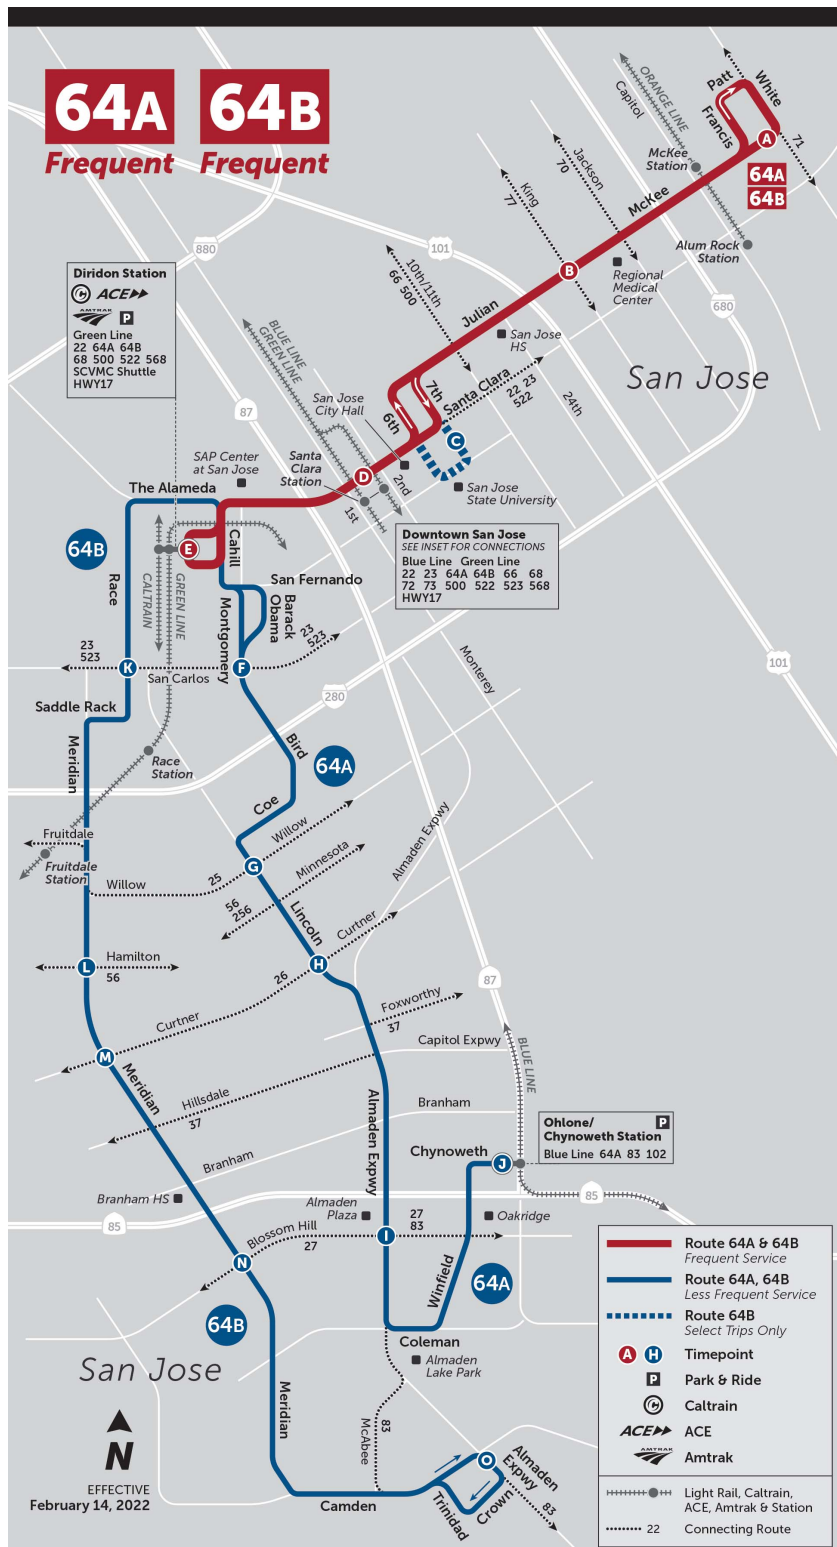

| Ohlone-Chynoweth Station (Bay 3) | Almaden & Foxchase (N) | Lincoln & Curtner (N) | Lincoln & Willow (N) | Barack Obama & San Carlos (N) | San Jose Diridon (Bay 8) | Santa Clara & 1st (E) | McKee & King (E) | McKee & White (W) |
|---|-----------------------------------|----------------------------------|---------------------------------|--|---------------------------------|----------------------------------|-----------------------------|------------------------------|
| 7:27 PM | 7:36 PM | 7:45 PM | 7:51 PM | 7:57 PM | 8:01 PM | 8:08 PM | 8:22 PM | 8:33 PM |
| 8:00 PM | 8:09 PM | 8:18 PM | 8:24 PM | 8:30 PM | 8:34 PM | 8:41 PM | 8:55 PM | 9:06 PM |
| 8:27 PM | 8:36 PM | 8:45 PM | 8:51 PM | 8:57 PM | 9:01 PM | 9:08 PM | 9:22 PM | 9:33 PM |
| 9:19 PM | 9:27 PM | 9:36 PM | 9:42 PM | 9:48 PM | 9:52 PM | 9:59 PM | 10:13 PM | 10:24 PM |
| 9:57 PM | 10:05 PM | 10:14 PM | 10:20 PM | 10:26 PM | 10:30 PM | 10:37 PM | 10:51 PM | 11:02 PM |

Map

Turn by Turn Directions

SERVICE ROUTE - NORTHBOUND

Ohlone-Chynoweth Station - McKee & White

From stop at Ohlone-Chynoweth Station

Right 1st roadway

Right exit driveway

Left on Chynoweth

onto McKee

Left on Francis

Right on Patt

Right on White

SERVICE ROUTE - SOUTHBOUND

McKee & White - Ohlone-Chynoweth Station

From stop on McKee

onto Julian

Right on Chynoweth

Right Ohlone-Chynoweth Station entrance driveway to stop at station

Right on McKee to stop at White