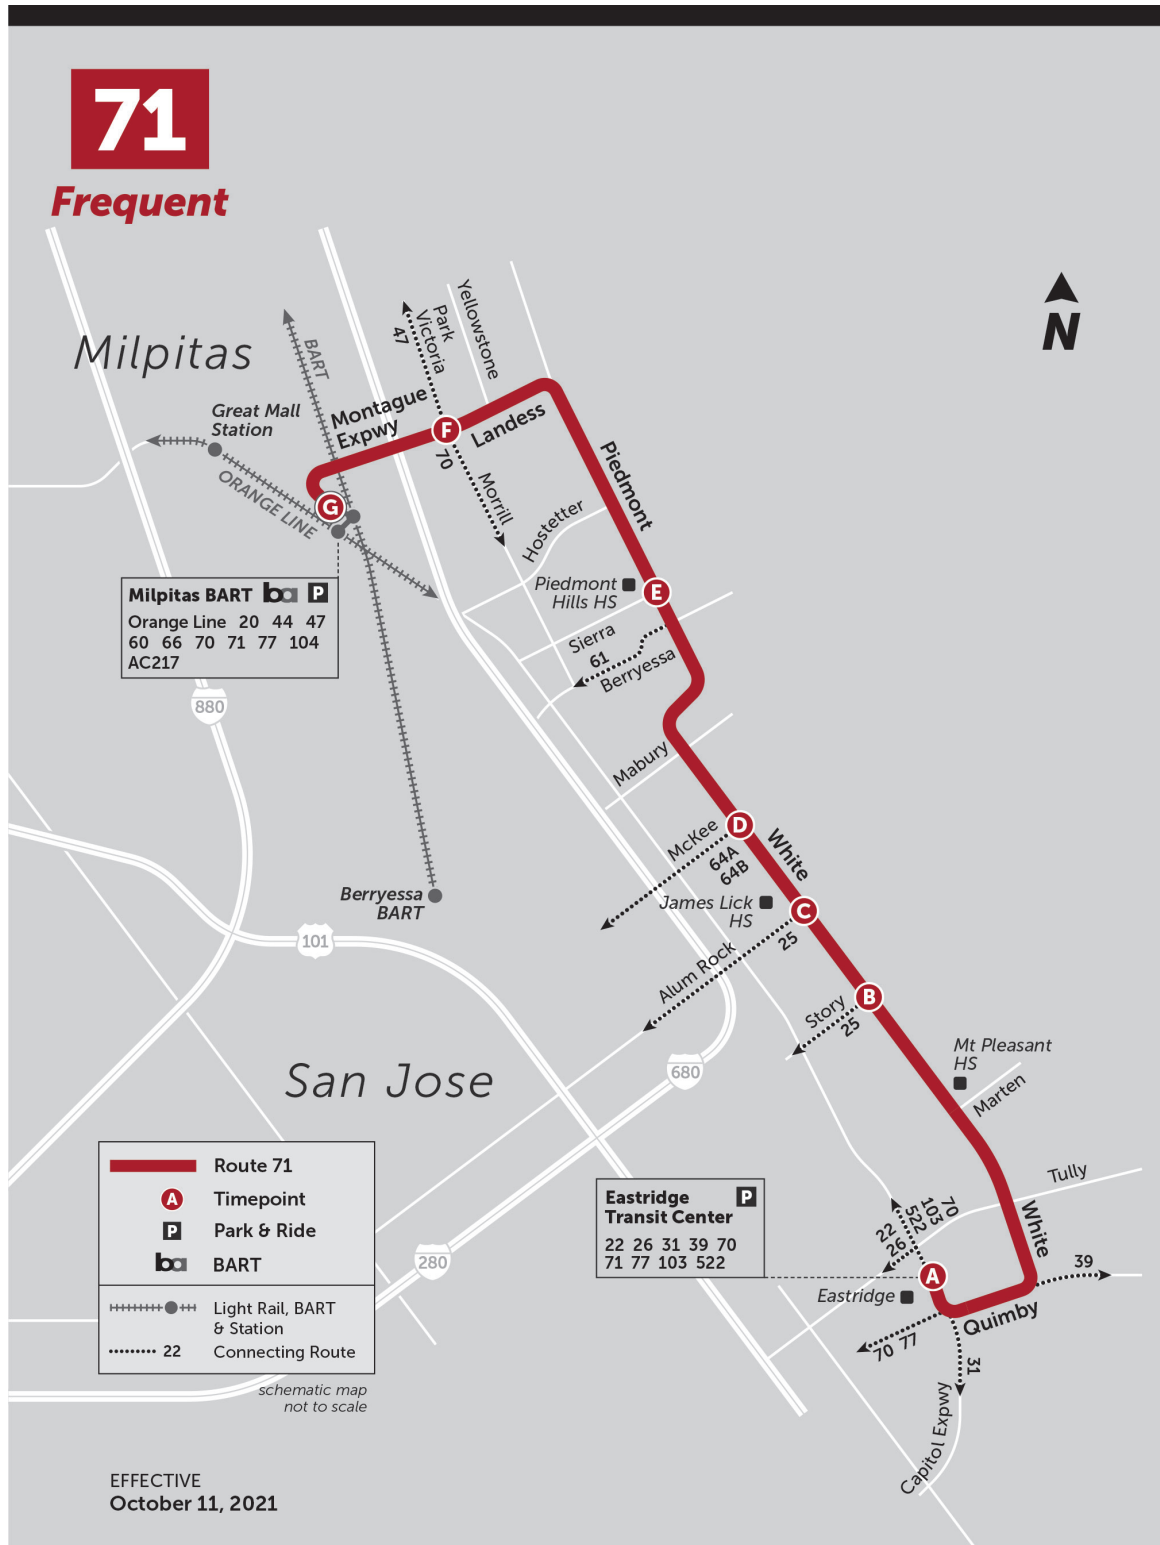

Milpitas BART (Bay 10)	Landess & Morrill / Park Victoria (E)	Piedmont & Sierra (S)	White & McKee (S)	White & Alum Rock (S)	White & Story (S)	Eastridge Transit Center (Bay 11)
4:55 PM	5:00 PM	5:07 PM	5:13 PM	5:16 PM	5:21 PM	5:35 PM
5:15 PM	5:20 PM	5:27 PM	5:33 PM	5:36 PM	5:41 PM	5:55 PM
5:35 PM	5:40 PM	5:47 PM	5:53 PM	5:56 PM	6:01 PM	6:15 PM
5:55 PM	6:00 PM	6:07 PM	6:13 PM	6:16 PM	6:21 PM	6:35 PM
6:25 PM	6:30 PM	6:37 PM	6:43 PM	6:46 PM	6:50 PM	7:03 PM
6:55 PM	7:00 PM	7:07 PM	7:13 PM	7:16 PM	7:20 PM	7:33 PM
7:45 PM	7:50 PM	7:57 PM	8:02 PM	8:05 PM	8:09 PM	8:21 PM
8:45 PM	8:49 PM	8:56 PM	9:01 PM	9:04 PM	9:08 PM	9:19 PM
9:45 PM	9:49 PM	9:55 PM	10:00 PM	10:03 PM	10:07 PM	10:18 PM
10:45 PM	10:49 PM	10:55 PM	11:00 PM	11:03 PM	11:06 PM	11:16 PM
11:45 PM	11:49 PM	11:55 PM	12:00 AM	12:02 AM	12:05 AM	12:15 AM

Map

Turn by Turn Directions

SERVICE ROUTE - NORTHBOUND

Eastridge Transit Center - Milpitas BART

From stop at Eastridge Transit Center

Left exit driveway

Left on Eastridge Loop

Left continuing on Eastridge Loop