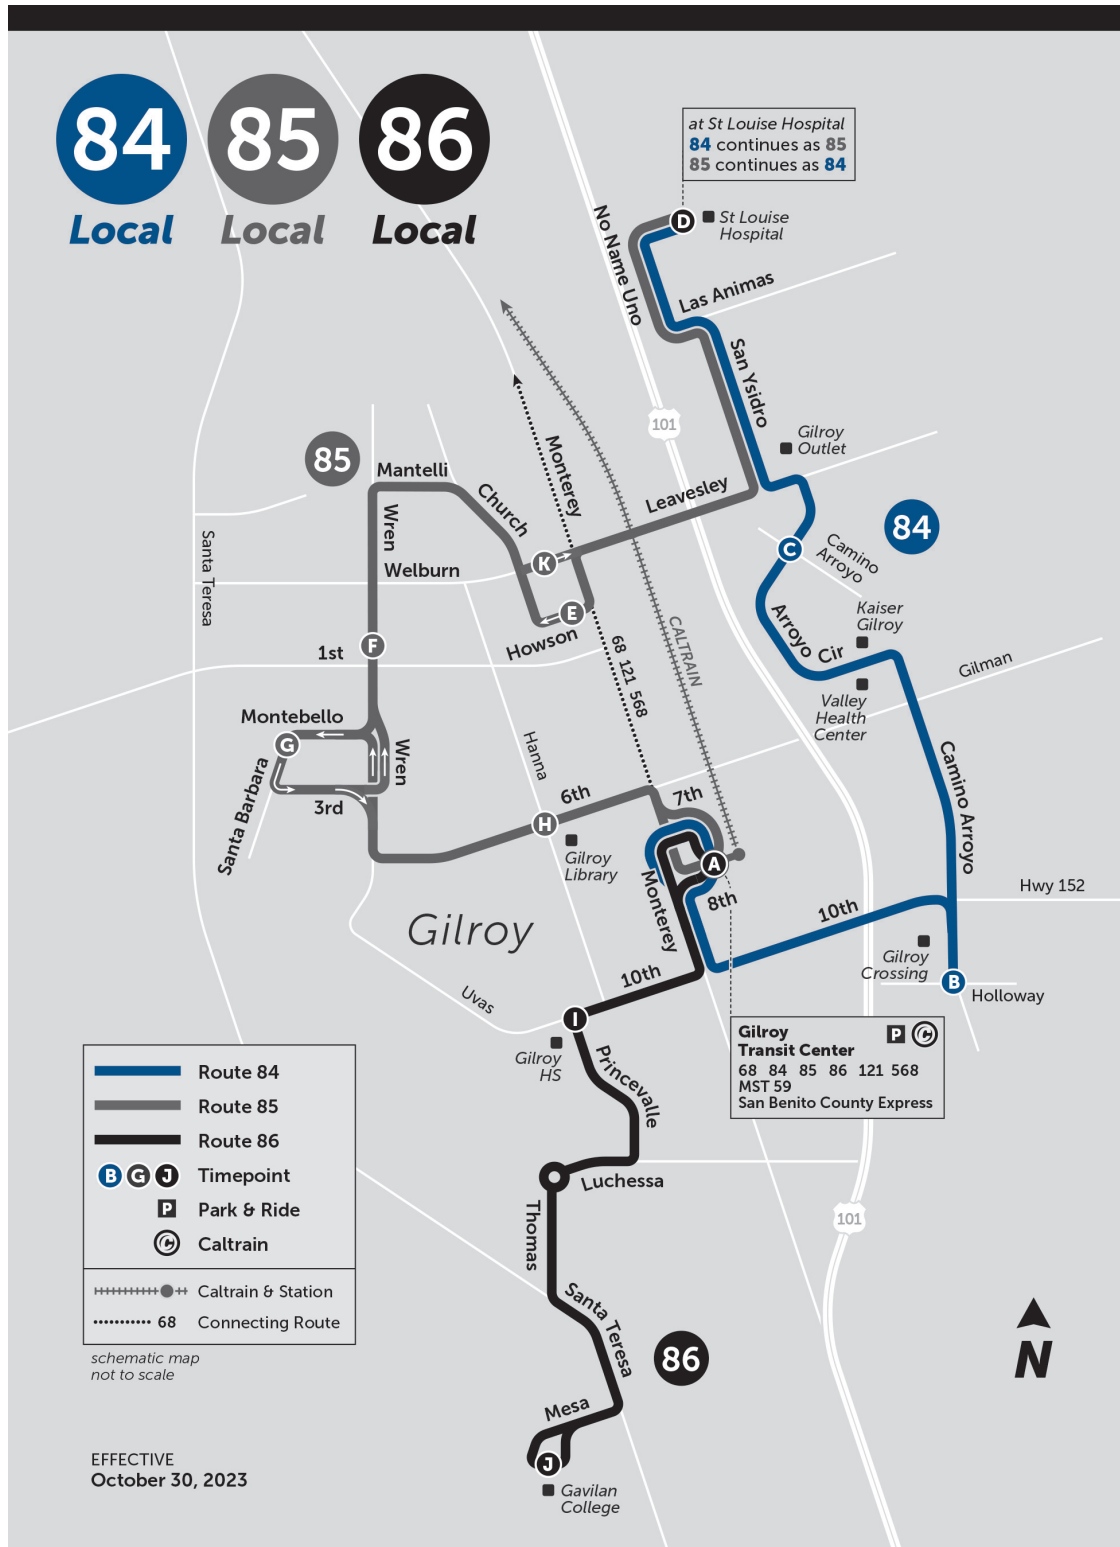

Saturday Southbound

Saint Louise Regional Hospital (E)	Howson & Monterey (W)	Wren & 1st (S)	Montebello & Santa Barbara (W)	6th & Hanna (E)	Gilroy Transit Center (Bay 2)
-	9:15 AM	9:20 AM	9:23 AM	9:28 AM	9:32 AM
9:52 AM	9:58 AM	10:03 AM	10:06 AM	10:11 AM	10:15 AM
11:03 AM	11:09 AM	11:14 AM	11:17 AM	11:22 AM	11:26 AM
12:02 PM	12:08 PM	12:13 PM	12:16 PM	12:21 PM	12:25 PM
1:02 PM	1:09 PM	1:14 PM	1:17 PM	1:22 PM	1:26 PM
2:02 PM	2:09 PM	2:14 PM	2:17 PM	2:22 PM	2:26 PM
3:04 PM	3:11 PM	3:16 PM	3:19 PM	3:24 PM	3:28 PM
4:04 PM	4:11 PM	4:16 PM	4:19 PM	4:24 PM	4:28 PM
5:03 PM	5:10 PM	5:15 PM	5:18 PM	5:23 PM	5:27 PM

Sunday/Holiday Southbound

Saint Louise Regional Hospital (E)	Howson & Monterey (W)	Wren & 1st (S)	Montebello & Santa Barbara (W)	6th & Hanna (E)	Gilroy Transit Center (Bay 2)
-	9:15 AM	9:20 AM	9:23 AM	9:28 AM	9:32 AM
9:52 AM	9:58 AM	10:03 AM	10:06 AM	10:11 AM	10:15 AM
11:03 AM	11:09 AM	11:14 AM	11:17 AM	11:22 AM	11:26 AM
12:02 PM	12:08 PM	12:13 PM	12:16 PM	12:21 PM	12:25 PM
1:02 PM	1:09 PM	1:14 PM	1:17 PM	1:22 PM	1:26 PM
2:02 PM	2:09 PM	2:14 PM	2:17 PM	2:22 PM	2:26 PM
3:04 PM	3:11 PM	3:16 PM	3:19 PM	3:24 PM	3:28 PM
4:04 PM	4:11 PM	4:16 PM	4:19 PM	4:24 PM	4:28 PM
5:03 PM	5:10 PM	5:15 PM	5:18 PM	5:23 PM	5:27 PM

Map

Turn by Turn Directions

SERVICE ROUTE - NORTHBOUND

Gilroy Transit Center - St Louise Hospital

From stop at Gilroy Transit Center

continue onto exit driveway

Left on Old Gilroy

Right on Monterey