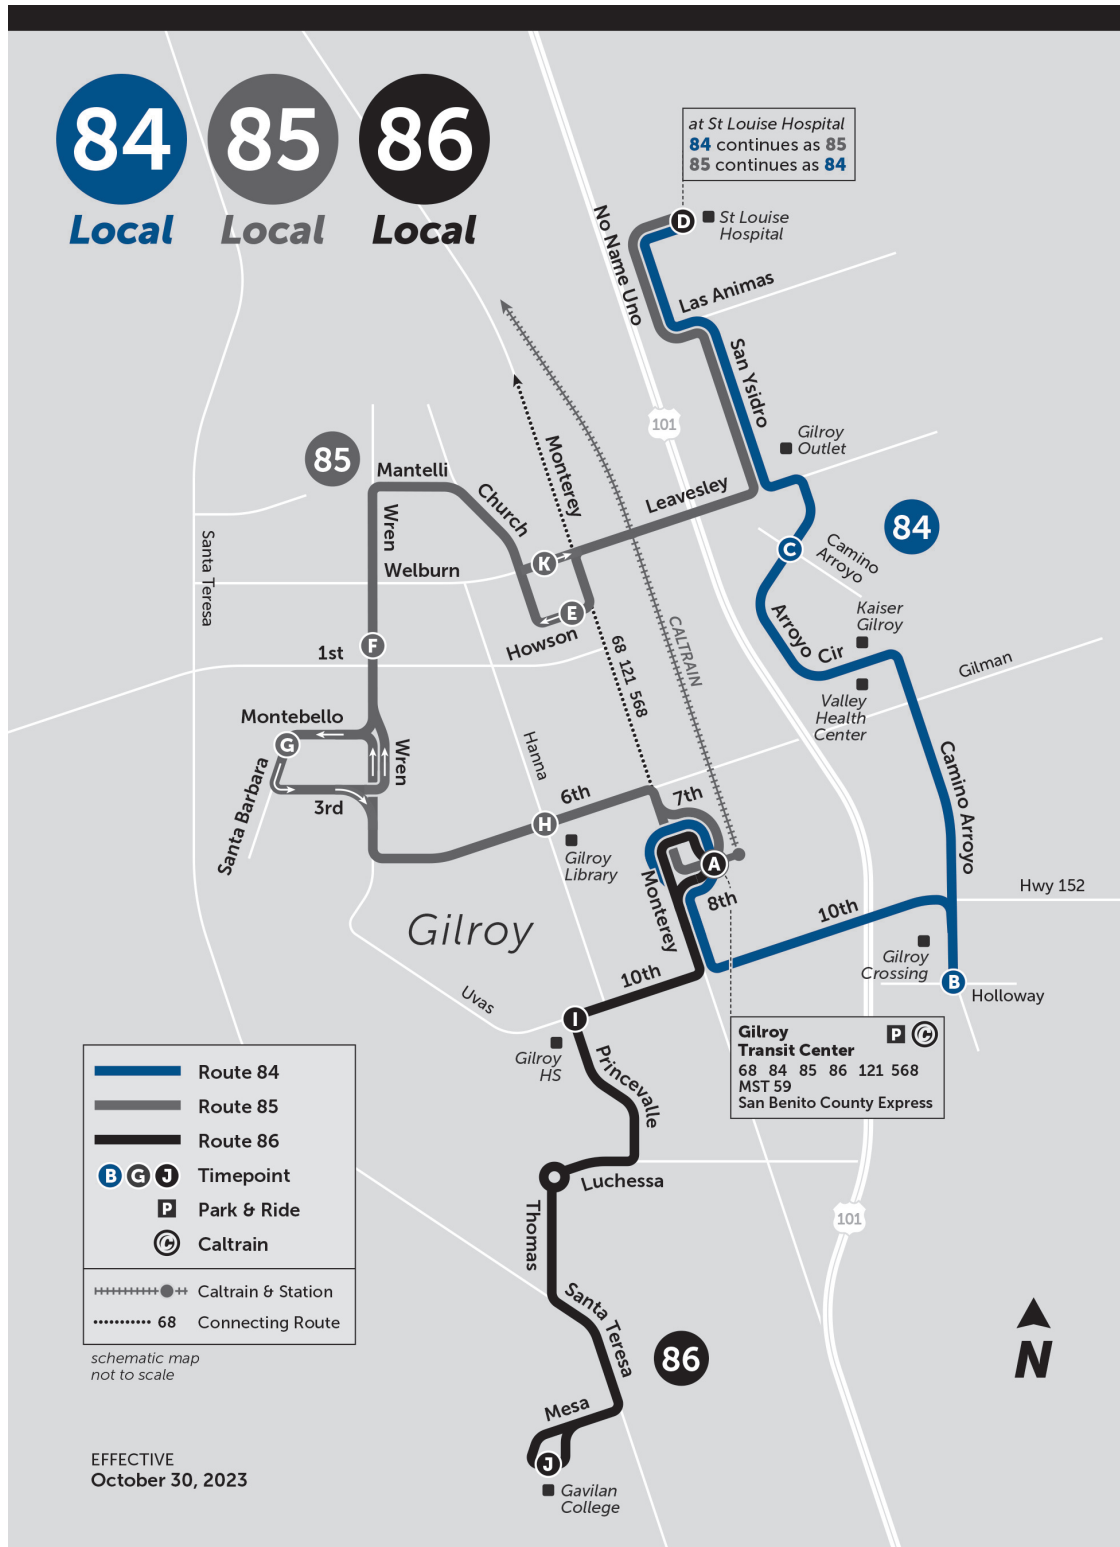

Route 86 - 86 - Gavilan Coll - Gilroy TC

Weekday Northbound

Gavilan College (E)	Princevalle & 10th (N)	Gilroy Transit Center (Bay 1)
7:14 AM	7:20 AM	7:24 AM
7:51 AM	7:57 AM	8:01 AM
8:23 AM	8:29 AM	8:33 AM
8:53 AM	8:59 AM	9:03 AM
9:23 AM	9:28 AM	9:32 AM
9:53 AM	9:58 AM	10:02 AM
10:23 AM	10:28 AM	10:32 AM
10:53 AM	10:58 AM	11:02 AM
11:23 AM	11:28 AM	11:32 AM
11:53 AM	11:58 AM	12:02 PM
12:23 PM	12:28 PM	12:32 PM
12:53 PM	12:58 PM	1:02 PM
1:21 PM	1:26 PM	1:30 PM
1:56 PM	2:01 PM	2:05 PM
2:23 PM	2:28 PM	2:33 PM
2:54 PM	2:59 PM	3:04 PM
3:26 PM	3:31 PM	3:36 PM
4:00 PM	4:05 PM	4:10 PM
4:33 PM	4:38 PM	4:43 PM
5:05 PM	5:10 PM	5:15 PM
5:34 PM	5:39 PM	5:43 PM
6:01 PM	6:06 PM	6:10 PM
6:40 PM	6:45 PM	6:49 PM
6:56 PM	7:01 PM	7:05 PM
7:56 PM	8:01 PM	8:05 PM

Map

Turn by Turn Directions

SERVICE ROUTE - NORTHBOUND

Gavilan College - Gilroy Transit Center

From stop at Gavilan College

continue via parking lot roadway

Left onto parking lot roadway

Right main entrance roadway (Mesa Rd)

Left on Santa Teresa

Right on Thomas

Right into Roundabout

Right on Luchessa

Left on Princevalle

Right on 10th

Left on Monterey

Right entrance driveway to Gilroy Transit Center (OPP 8th)

Left 1st bus lane to stop

SERVICE ROUTE - SOUTHBOUND

Gilroy Transit Center - Gavilan College

From stop at Gilroy Transit Center

continue onto exit driveway

Left on Old Gilroy

Left on Monterey

Right on 10th