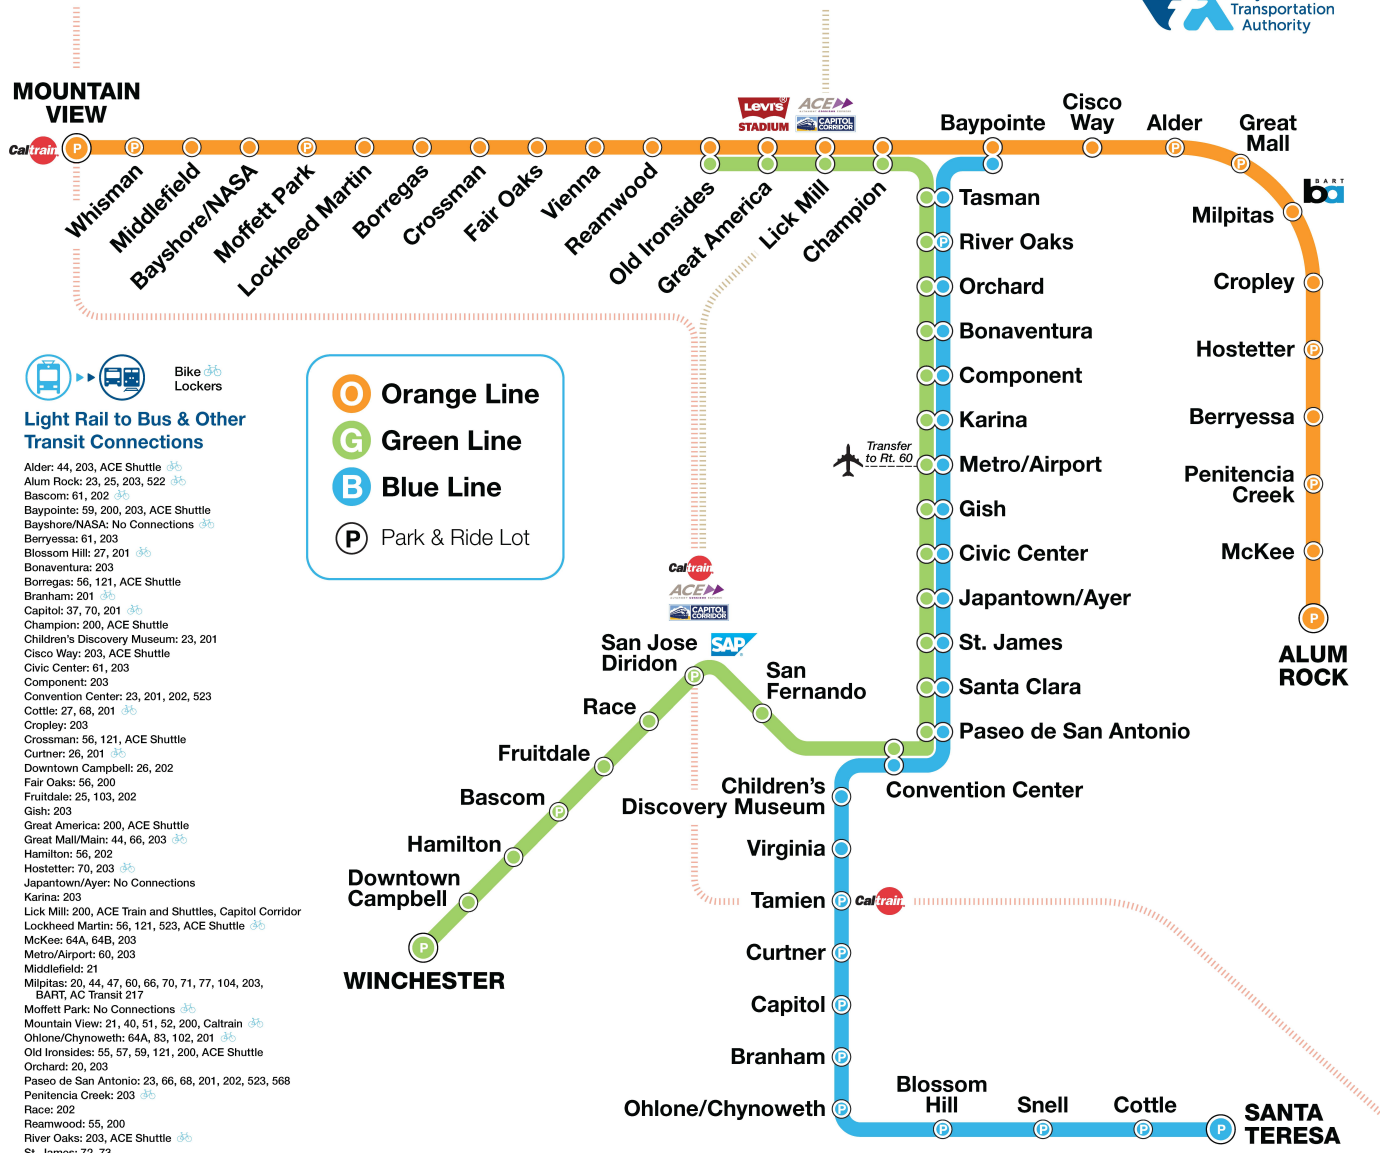

VTA Light Rail System

April 29, 2024

Light Rail to Bus & Other Transit Connections

- Alder: 44, 203, ACE Shuttle
- Alum Rock: 23, 25, 203, 522
- Bascom: 61, 202
- Baypointe: 59, 200, 203, ACE Shuttle
- Bayshore/NASA: No Connections
- Berryessa: 61, 203
- Blossom Hill: 27, 201
- Bonaventura: 203
- Borregas: 56, 121, ACE Shuttle
- Branham: 201
- Capitol: 37, 70, 201
- Champion: 200, ACE Shuttle
- Children's Discovery Museum: 23, 201
- Cisco Way: 203, ACE Shuttle
- Civic Center: 61, 203
- Component: 203
- Convention Center: 23, 201, 202, 523
- Cottle: 27, 68, 201
- Cropley: 203
- Crossman: 56, 121, ACE Shuttle
- Curtner: 26, 201
- Downtown Campbell: 26, 202
- Fair Oaks: 56, 200
- Fruitdale: 25, 103, 202
- Gish: 203
- Great America: 200, ACE Shuttle
- Great Mall/Main: 44, 66, 203
- Hamilton: 56, 202
- Hostetter: 70, 203
- Japantown/Ayer: No Connections
- Karina: 203
- Lick Mill: 200, ACE Train and Shuttles, Capitol Corridor
- Lockheed Martin: 56, 121, 523, ACE Shuttle
- McKee: 64A, 64B, 203
- Metro/Airport: 60, 203
- Middlefield: 21
- Milpitas: 20, 44, 47, 60, 66, 70, 71, 77, 104, 203, BART, AC Transit 217
- Moffett Park: No Connections
- Mountain View: 21, 40, 51, 52, 200, Caltrain
- Ohlone/Chynoweth: 64A, 83, 102, 201
- Old Ironsides: 55, 57, 59, 121, 200, ACE Shuttle
- Orchard: 20, 203
- Paseo de San Antonio: 23, 66, 68, 201, 202, 523, 568
- Penitencia Creek: 203
- Race: 202
- Reamwood: 55, 200
- River Oaks: 203, ACE Shuttle
- St. James: 72, 73
- San Fernando: 202
- San Jose Diridon: 22, 64A, 64B, 66, 68, 202, 500, 522, 568, SCVMO Shuttle, Hwy 17 Express, ACE, Amtrak, Caltrain, Capitol Corridor
- Santa Clara: 22, 23, 64A, 64B, 66, 68, 72, 73, 201, 202, 500, 522, 523, 568, Hwy 17 Express
- Santa Teresa: 27, 42, 66, 68, 102, 201
- Snell: 66, 102, 201
- Tamien: 25, 56, 201, Caltrain
- Tasman: 59, 200, 203, ACE Shuttle
- Vienna: 200
- Virginia: 201
- Whisman: No Connections
- Winchester: 27, 37, 60, 101, 202

- No Smoking No Vaping
- No Eating No Drinking
- Headphones Only
- No Littering
- No Weapons
- No Vandalism
- No Open Alcohol
- No Feet on Seats
- Shirt & Shoes Required
- Proof of Payment
- Trash Your Trash
- Priority Seating